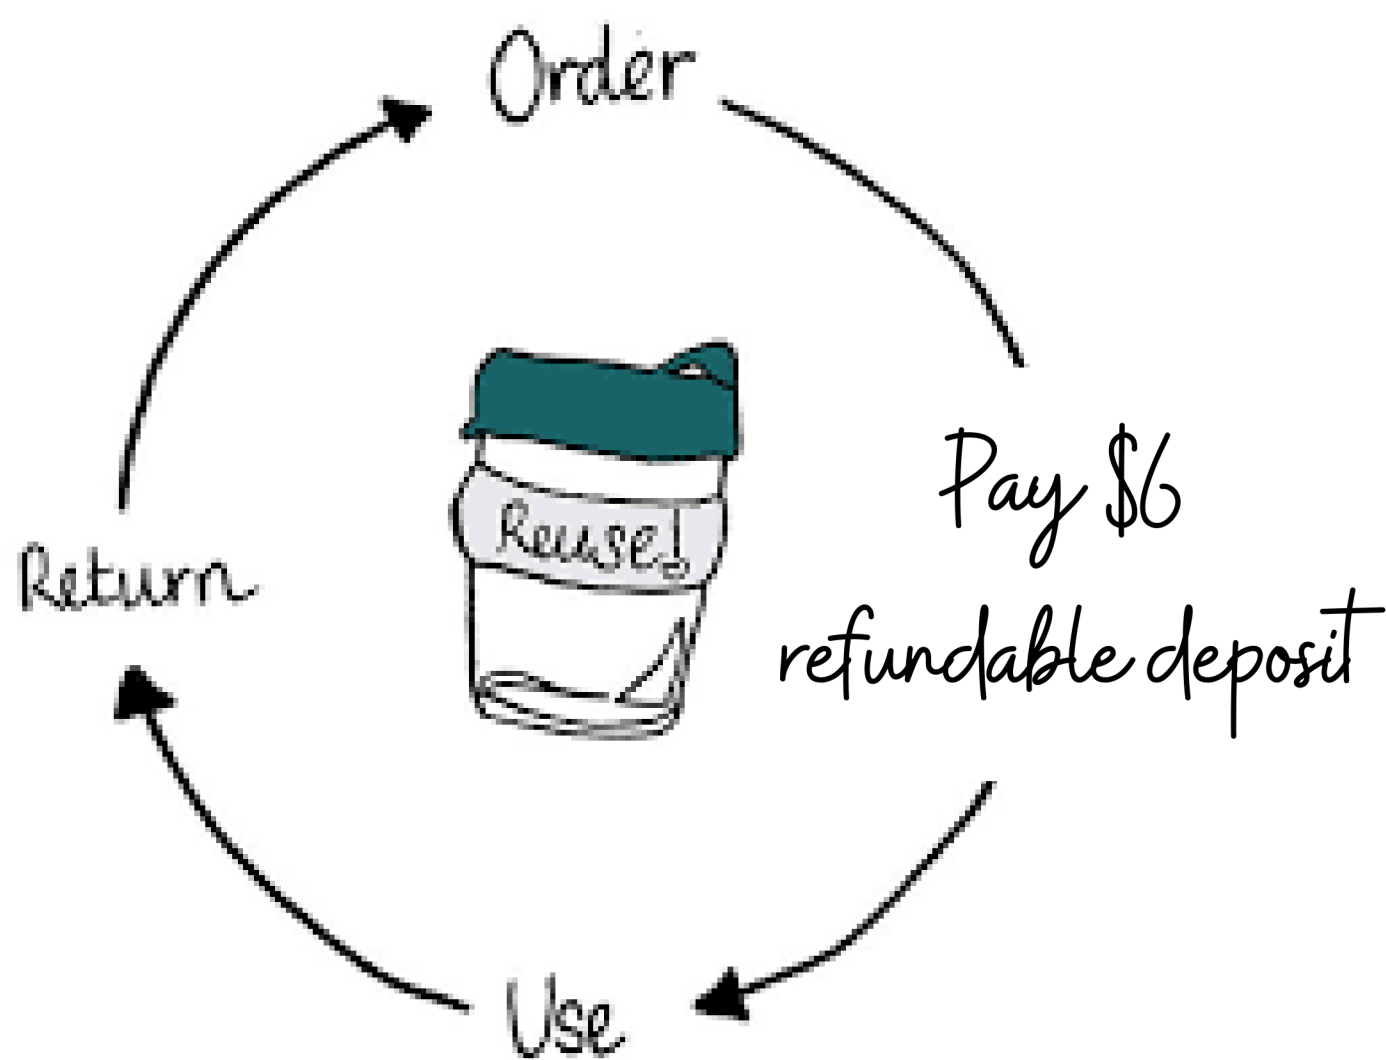

DENMARK'S REUSABLE COFFEE CUP NETWORK

Vision

- Elimination of single use disposable take away cups

Why?

- Australians use a staggering 1.84 billion disposable cups each year and the majority go to landfill

- ReturnR is a reusable alternative to disposable packaging.
- Leave a \$6 deposit, take a cup.
- Return to any partner in the network to get a refill or a refund.

Participating Cafes

- Green Pantry
- Ravens
- Reminisce Cafe
- Tarifa
- Teahouse Books
- Shell
- Strickland French Hot Bakery
- Denmark Gelato

RETURN R Product FAQ's

Return R cups are made from 75% recycled Stainless Steel:

- It is highly durable
- It won't shatter or break like glass
- It is fully recyclable at end of life

Return R lids are made from recycled cardboard:

- Lids are uncoated, without a chemical or plastic coating
- They are 100% recyclable in paper recycling at end of life if unsoiled
- They are home compostable if soiled

Reusables preferred here

We're trying our best to phase out single-use packaging