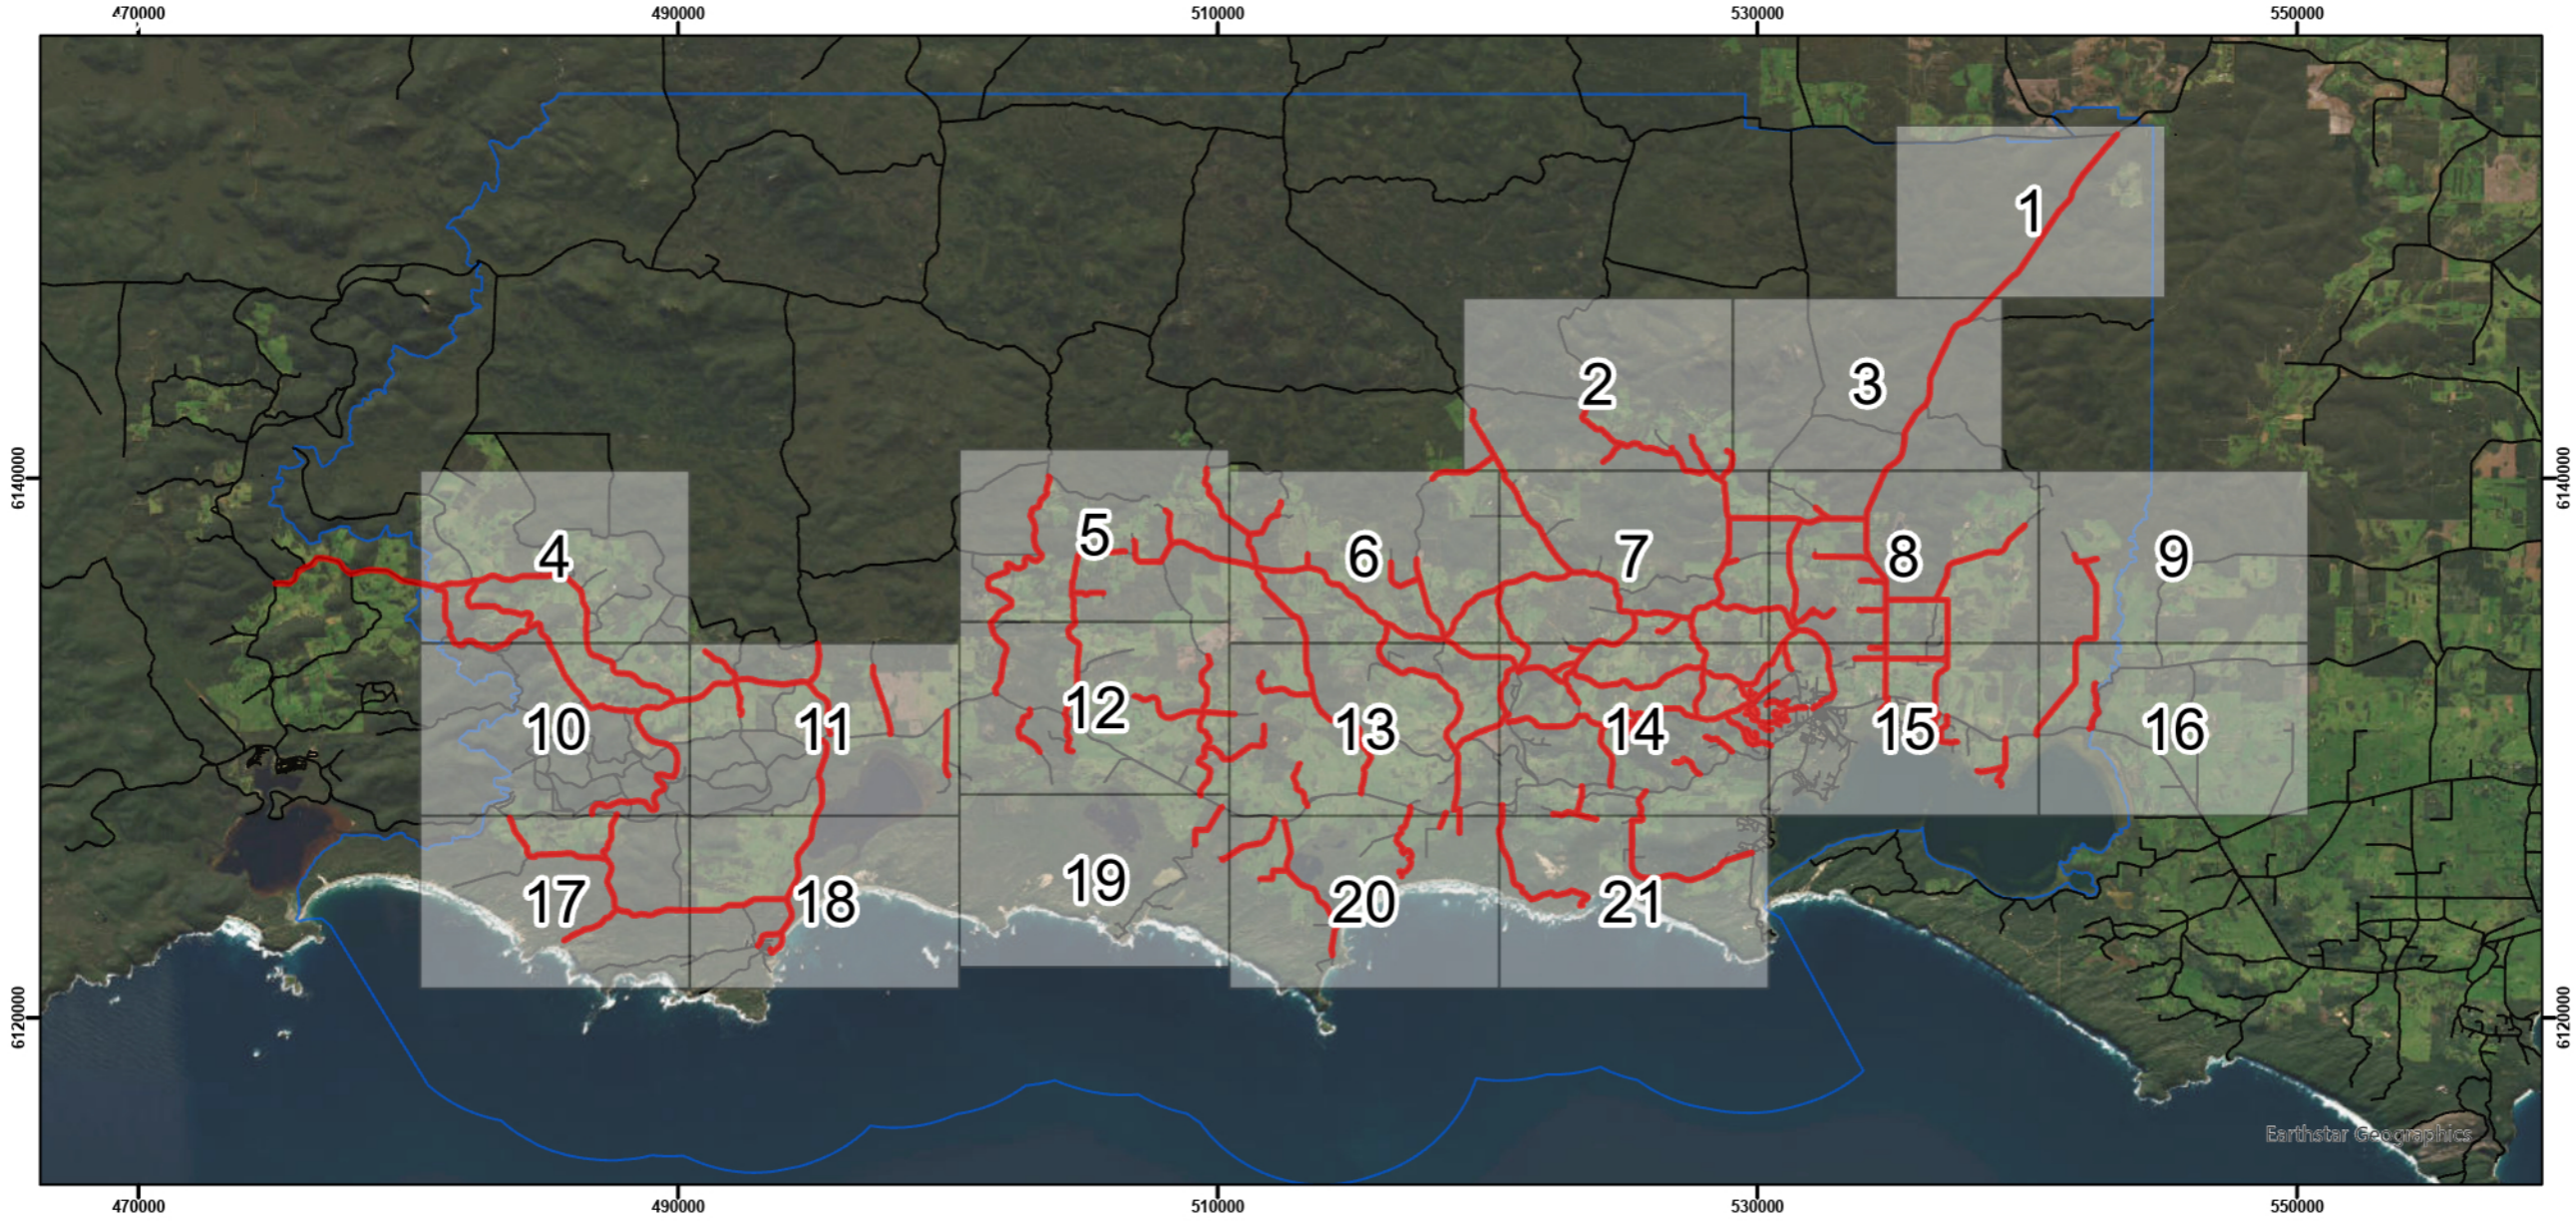

# Appendix C: Map Series, Denmark Roadside Vegetation Survey

southern ecology  
FLORA | FAUNA | DIEBACK

- Series A: Vegetation Type
- Series B: Vegetation Condition and Weeds
- Series C: Roadside Conservation Value

Damien Rathbone | Ecologist  
damien@southernecology.com.au  
www.southernecology.com.au

Denmark Roadside Vegetation Survey    Map Series Index 1-21    Shire of Denmark    SW\_Roads